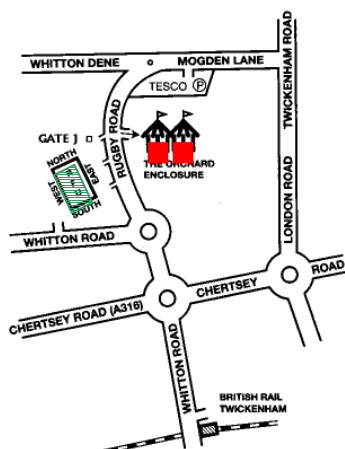

**SATURDAY 22ND NOVEMBER
ENGLAND V SOUTH AFRICA
£629.00 + VAT**

**SATURDAY 29TH NOVEMBER
ENGLAND V NEW ZEALAND
£669.00 + VAT**

ORCHARD ENCLOSURE

Our luxuriously appointed marquees at the Orchard Enclosure are situated only 20m from Twickenham's East Stand. We are pleased to announce that our hospitality arrangements at the Orchard Enclosure are 'Official RFU Packages'.