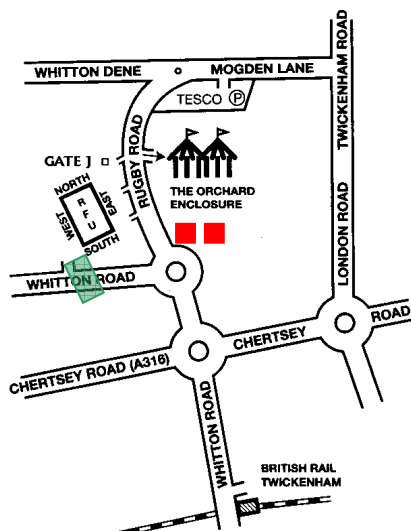

OFFICIAL RFU PACKAGES AT AFFORDABLE PRICES

SATURDAY 6TH FEBRUARY

**ENGLAND V WALES
£399.00 + VAT**

SATURDAY 27TH FEBRUARY

**ENGLAND V IRELAND
SOLD OUT**

S T G E O R G E ' S S U I T E

This suite is situated in the Orchard Enclosure only 20m from Twickenham's East Stand. We are pleased to announce that our hospitality arrangements at the Orchard Enclosure are 'Official RFU Packages'.