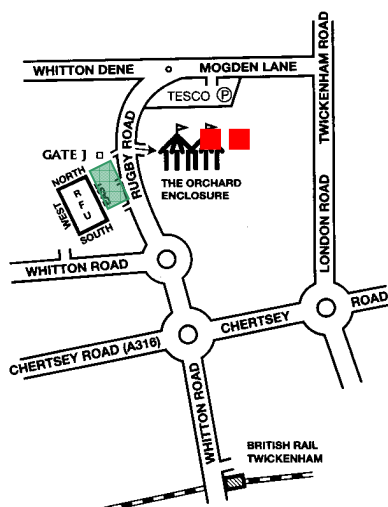

ST GEORGE'S SUITE

This suite is situated in the Orchard Enclosure only 20m from Twickenham's East Stand. We are pleased to announce that our hospitality arrangements at the Orchard Enclosure are 'Official RFU Packages'.