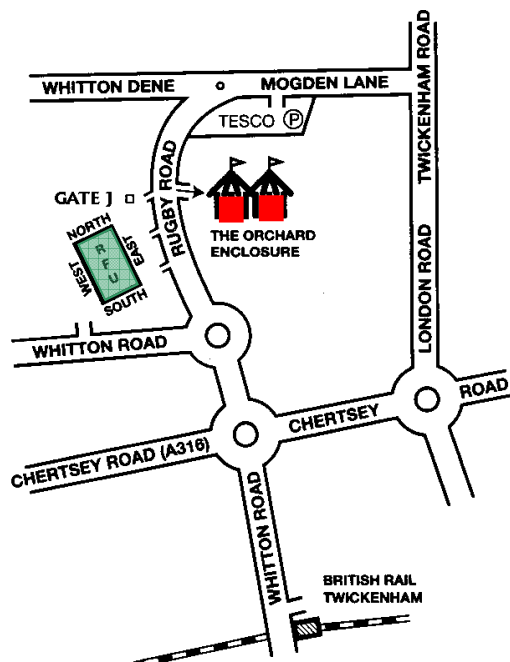

2011 SIX NATIONS CHAMPIONSHIP

ORCHARD SITE PACKAGES

SATURDAY 12TH FEBRUARY
ENGLAND v ITALY
£489 + VAT

SATURDAY 26TH FEBRUARY
ENGLAND v FRANCE
£679 + VAT

SUNDAY 13TH MARCH
ENGLAND v SCOTLAND
£639 + VAT

THE EAST STAND ORCHARD ENCLOSURE

Our luxurious appointed marquees at The East Stand Orchard Enclosure are situated only 20m from Twickenham's East Stand. We are pleased to announce that our hospitality arrangements at the Orchard Enclosure are official RFU packages and, as such, tickets included in the package completely satisfy the RFU's stringent ticketing conditions.