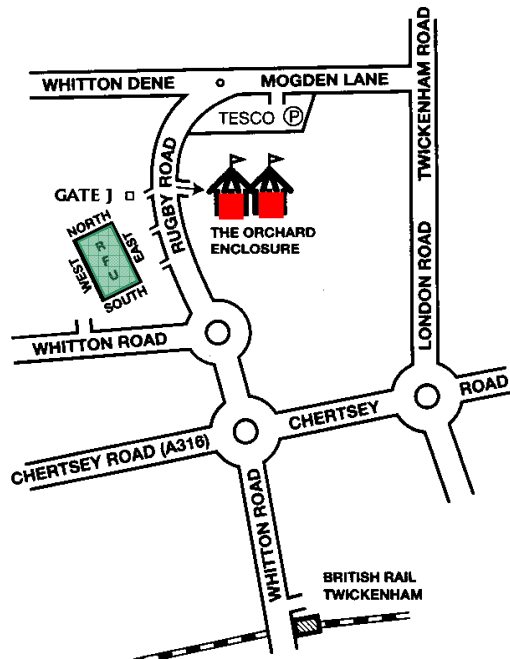

## THE EAST STAND ORCHARD ENCLOSURE

Our luxurious appointed marquees at The East Stand Orchard Enclosure are situated only 20m from Twickenham's East Stand. We are pleased to announce that our hospitality arrangements at the Orchard Enclosure are official RFU packages and, as such, tickets included in the package completely satisfy the RFU's stringent ticketing conditions.